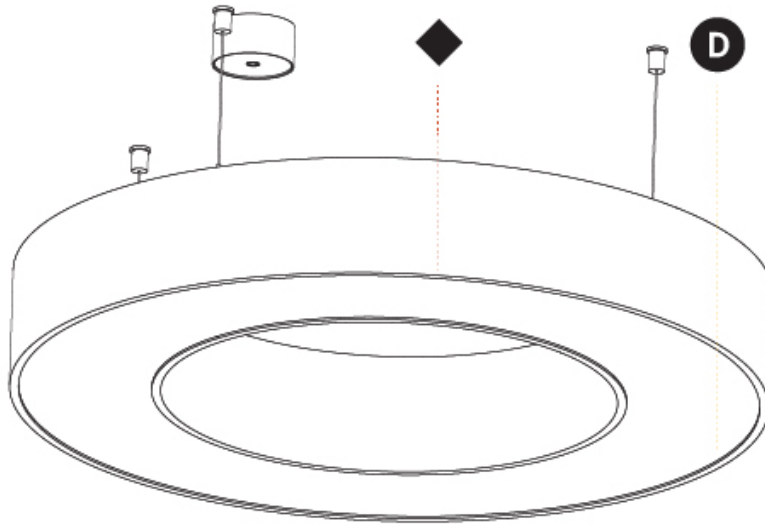

A30201-

PROJECT _____

TYPE _____

SPECIFIER _____

QUANTITY _____

DATE _____