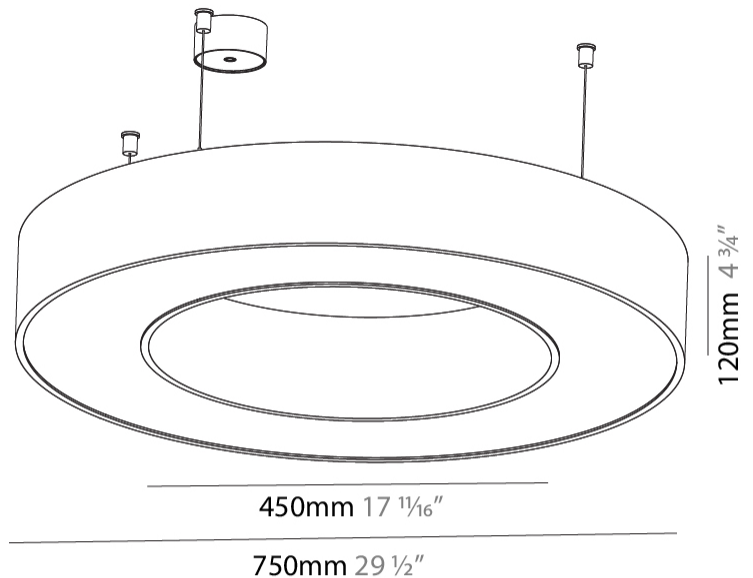

GENERAL

Series: Glorious
Subseries: Glorious
Brand: Prolight
Division: Architectural
Mounting Type: Suspension
Mounting Location: Ceiling
Subcategory: Ambient

PHYSICAL

Shape: Round
Diameter (mm): 750
Diameter (in): 29 1/2
Height (mm): 120
Height (in): 4 3/4
Max. Overall Height (mm): 2120
Max. Overall Height (in): 83 7/16
Light Distribution: Direct
Weight (kg): 7.062
Weight (lbs): 15.56
Diffuser: [PMMA - Opal or Micro-Prism](#)
Fixture Finish: [SSR / BKV / CWI / CRY / HAB / UFT / ITA / RUA / FTG / MYG / LOD / PUS / FRO / FUP / KIA / POP / BLS / SPG / MEY / GOH / GUM / CHC / COM / ABZ / JAG / OBR / MOS / ROR](#)
Fixture Material: Aluminum

ELECTRICAL

Lamp Type: LED (Zhaga Standard)
Input Wattage (W): 30
Total Output Wattage (W): 24 / 19.2 (3500K)
Dimming: [Non-Dimming / Phase Dimming (120Vac only) / 0-10V Dimming](#)
Driver Included: Yes
Driver Location: Integrated
Driver Type: Constant Current
Driver Class: Class 2
Input Voltage (V): 120 - 277
Constant Current (MA): 350 / 600 (3500K)

LED

Color Temperature (°K): [3000 / 3500 / 4000](#)
Max. Delivered Lumen (lm): 2770 / 2862 / 2920
CRI: >80 CRI
Efficiency (%): 65
Lamp Life (hrs): 50000

OPTICAL

RATINGS AND CERTIFICATIONS

Certified By: Certified for North American Standards
IP rating: IP20